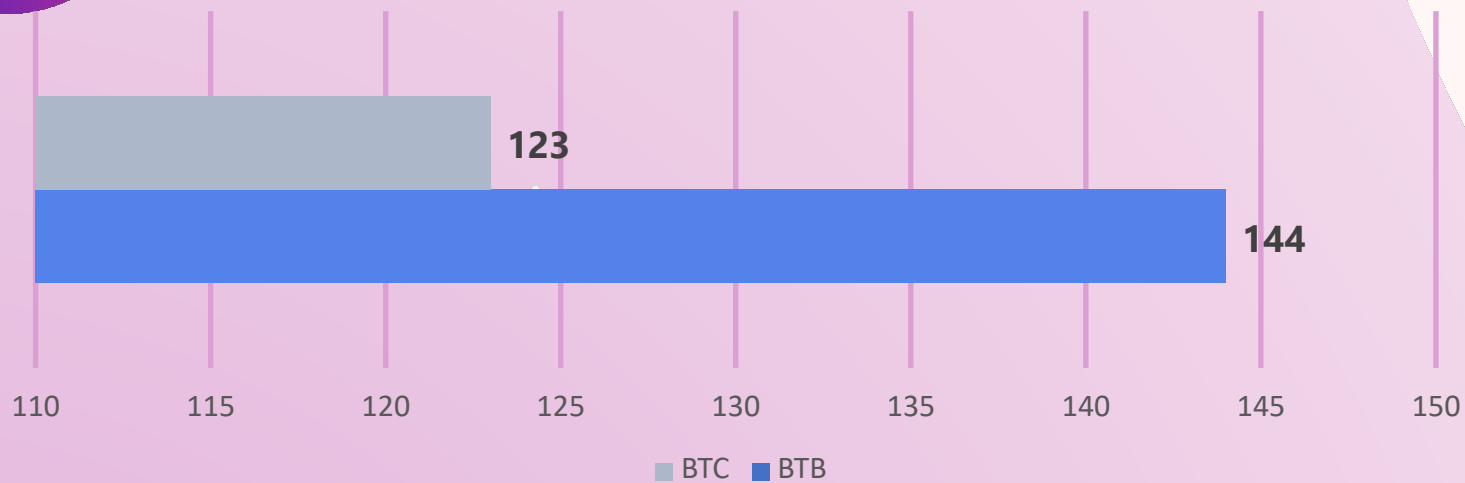

OVERVIEWS OF EXHIBITION INDUSTRIES IN INDONESIA

Restart Thailand – Asian Exhibition Updates
Tuesday, 13 September 2022

Queen Sirikit National Convention Center - Bangkok, Thailand

EXHIBITIONS CATEGORY

SCALE

TOTAL
267 EXHIBITIONS

The exhibition data presented in this presentation are only those held at stand-alone venues.

Copyright : DPP ASPERAPI (IECA) - 2020

ORGANIZED

28 EXHIBITIONS

In the period of January-March 2020 as many as 20 exhibitions can be held before the termination of the permit for holding exhibition activities by the Central Government and Regional Government due to COVID-19 in Indonesia. The 8 exhibitions are planned to continue to be held in November - December 2020 in several areas that have relaxed the rules of Large-Scale Social Restrictions (PSBB), including; East Java, Central Java and Bali.

CANCELLED

239 EXHIBITIONS

Meanwhile, in the March–December 2020 period, 239 exhibitions were cancelled due to regional policy uncertainty regarding the easing of PSBB rules. The majority of the cancelled exhibitions were in DKI Jakarta Province.

JAKARTA → 18 EXHIBITIONS

OUTSIDE JAKARTA → 24 EXHIBITIONS

BTC → 41 EXHIBITIONS

BTB → 1 EXHIBITIONS

TOTAL SPACE USED

450.368 sqm

TOTAL VISITORS (OFFLINE)

711.205