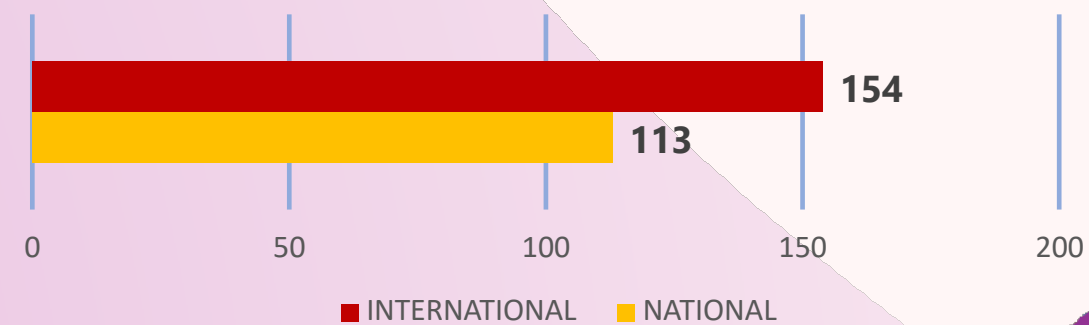

OVERVIEWS OF EXHIBITION INDUSTRIES IN INDONESIA

Restart Thailand – Asian Exhibition Updates
Tuesday, 13 September 2022

Queen Sirikit National Convention Center - Bangkok, Thailand

EXHIBITIONS CATEGORY

SCALE

TOTAL
267 EXHIBITIONS

The exhibition data presented in this presentation are only those held at stand-alone venues.

Copyright : DPP ASPERAPI (IECA) - 2020

ORGANIZED

28 EXHIBITIONS

In the period of January-March 2020 as many as 20 exhibitions can be held before the termination of the permit for holding exhibition activities by the Central Government and Regional Government due to COVID-19 in Indonesia. The 8 exhibitions are planned to continue to be held in November - December 2020 in several areas that have relaxed the rules of Large-Scale Social Restrictions (PSBB), including; East Java, Central Java and Bali.

CANCELLED

239 EXHIBITIONS

Meanwhile, in the March–December 2020 period, 239 exhibitions were cancelled due to regional policy uncertainty regarding the easing of PSBB rules. The majority of the cancelled exhibitions were in DKI Jakarta Province.